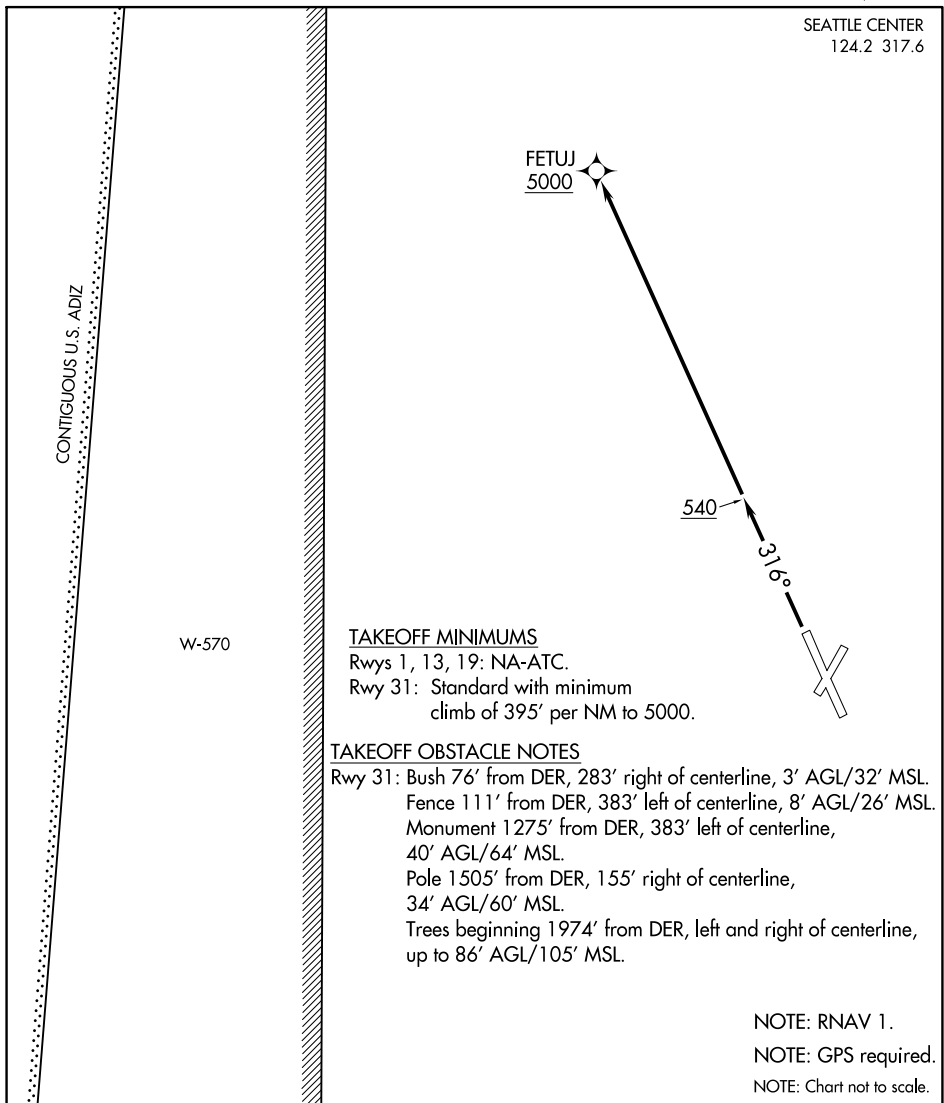

# FETUJ THREE DEPARTURE (OBSTACLE) (RNAV)

AL-475 (FAA)

TILLAMOOK (TMK)

TILLAMOOK, OREGON

SEATTLE CENTER  
124.2 317.6

NW-1, 22 FEB 2024 to 21 MAR 2024

NW-1, 22 FEB 2024 to 21 MAR 2024

## DEPARTURE ROUTE DESCRIPTION

TAKEOFF RUNWAY 31: Climb heading 316° to 540, then climb to 5000, or as assigned by ATC, direct FETUJ. Cross FETUJ at or above 5000.