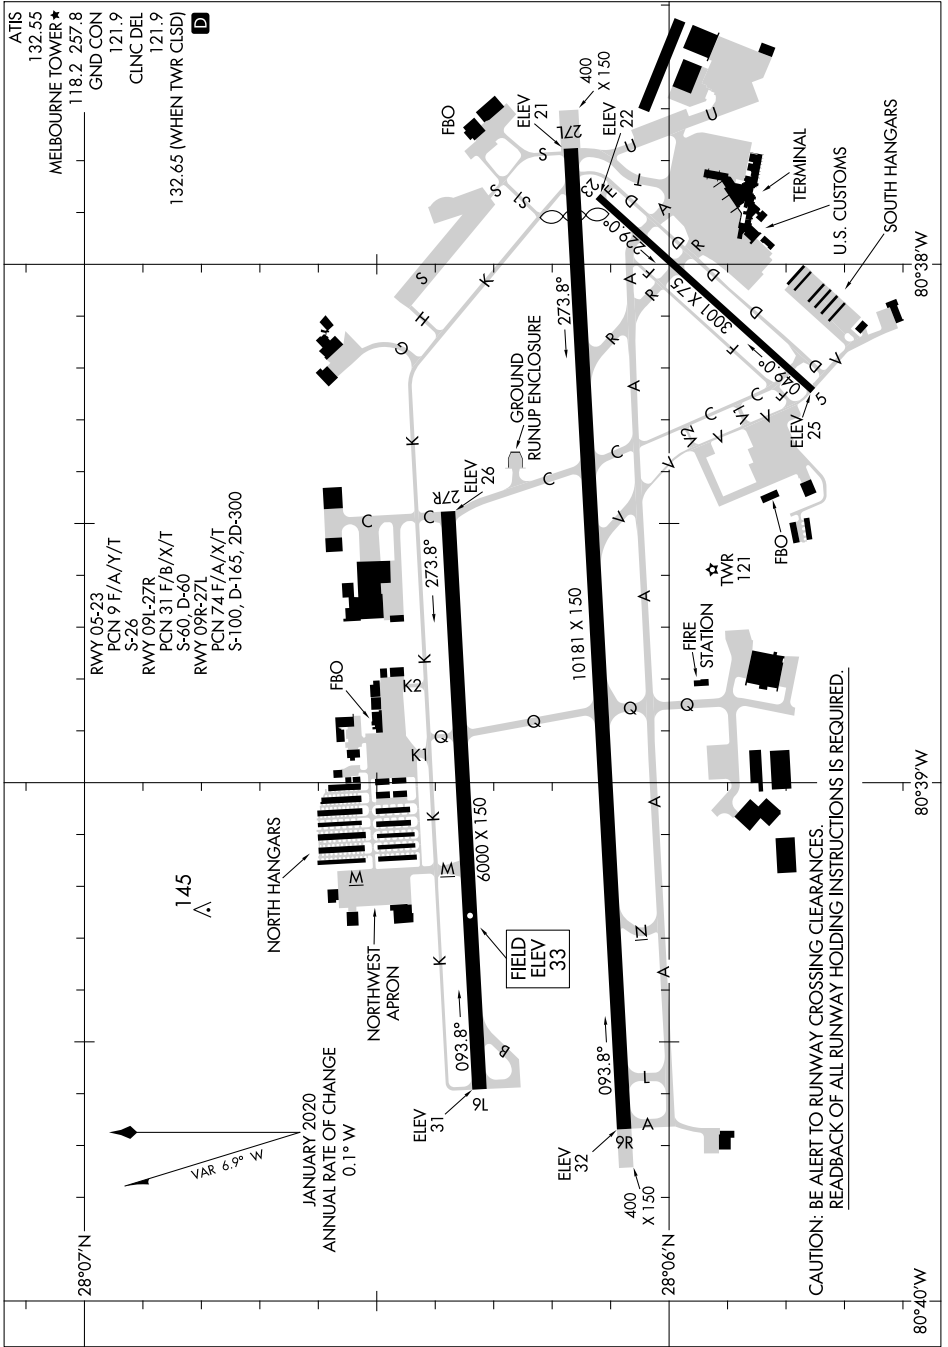

# AIRPORT DIAGRAM

AL-252 (FAA)

MELBOURNE ORLANDO INTL (MLB)  
MELBOURNE, FLORIDA

SE-3, 22 FEB 2024 to 21 MAR 2024

SE-3, 22 FEB 2024 to 21 MAR 2024

CAUTION: BE ALERT TO RUNWAY CROSSING CLEARANCES.  
REARBACK OF ALL RUNWAY HOLDING INSTRUCTIONS IS REQUIRED.