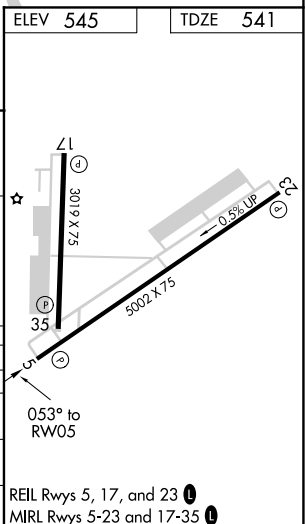

SC-1, 11 AUG 2022 to 08 SEP 2022

SC-1, 11 AUG 2022 to 08 SEP 2022