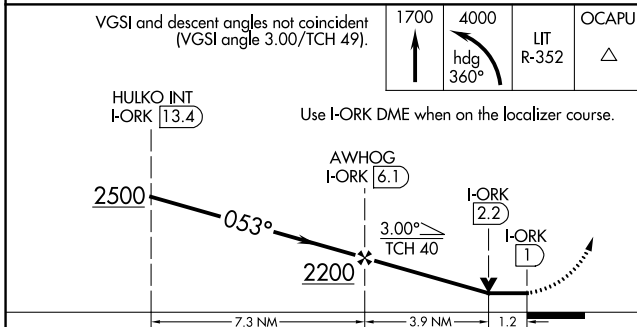

⚠ Circling NA for Cats B and C north of Rwy 5-23 when R-2403B active.

MISSED APPROACH: Climb to 1700 then climbing left turn to 4000 on heading 360° and LIT VORTAC R-352 to OCAPU/LIT 25 DME and hold.

AWOS-3PT 123.775	LITTLE ROCK APP CON 119.5 306.2	CLNC DEL 121.6	UNICOM 123.075 (CTAF) 0
----------------------------	---	--------------------------	-----------------------------------