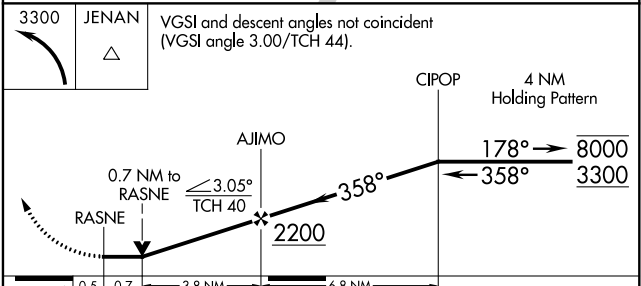

RNAV (GPS) RWY 35

NORTH LITTLE ROCK MUNI (OR.K)

RNP APCH.

▼ Circling NA for Cats B and C north of Rwy 5-23 when R-2403B is active.
 ▲ Rwy 35 helicopter visibility reduction below 3/4 SM NA.
 Procedure NA when restricted area R-2403B is in use.

MISSED APPROACH: Climbing left turn to 3300 direct JENAN and hold.

AWOS-3PT 123.775	LITTLE ROCK APP CON 119.5 306.2	CLNC DEL 121.6	UNICOM 123.075 (CTAF) 0
----------------------------	---	--------------------------	--