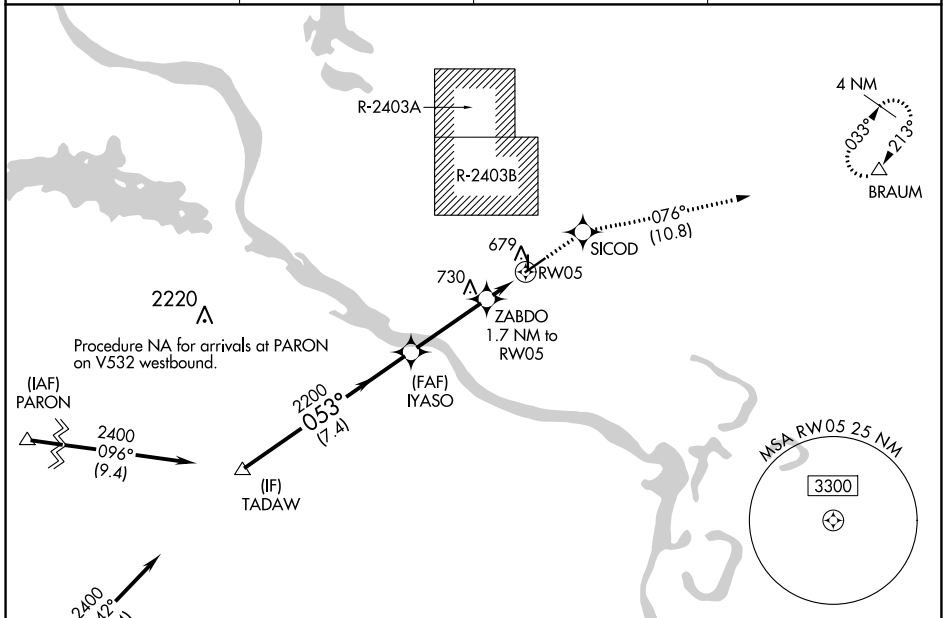

WAAS CH 58106 W05A	APP CRS 053°	Rwy Idg TDZE Apt Elev	5002 541 545

RNAV (GPS) RWY 5

NORTH LITTLE ROCK MUNI (ORK)

RNP APCH.		MISSED APPROACH: Climb to 2000 direct SICOD and on track 076° to BRAUM and hold.	
⚠ Circling NA for Cats B and C north of Rwy 5-23 when restricted area R-2403B in use. For uncompensated Baro-VNAV systems, LNAV/VNAV NA below -16°C or above 54°C.			

AWOS-3PT 123.775	LITTLE ROCK APP CON 119.5 306.2	CLNC DEL 121.6	UNICOM 123.075 (CTAF) 0

Procedure NA for arrivals at PARON on V532 westbound.

Procedure NA for arrivals at BEGAN on V124-573 westbound.