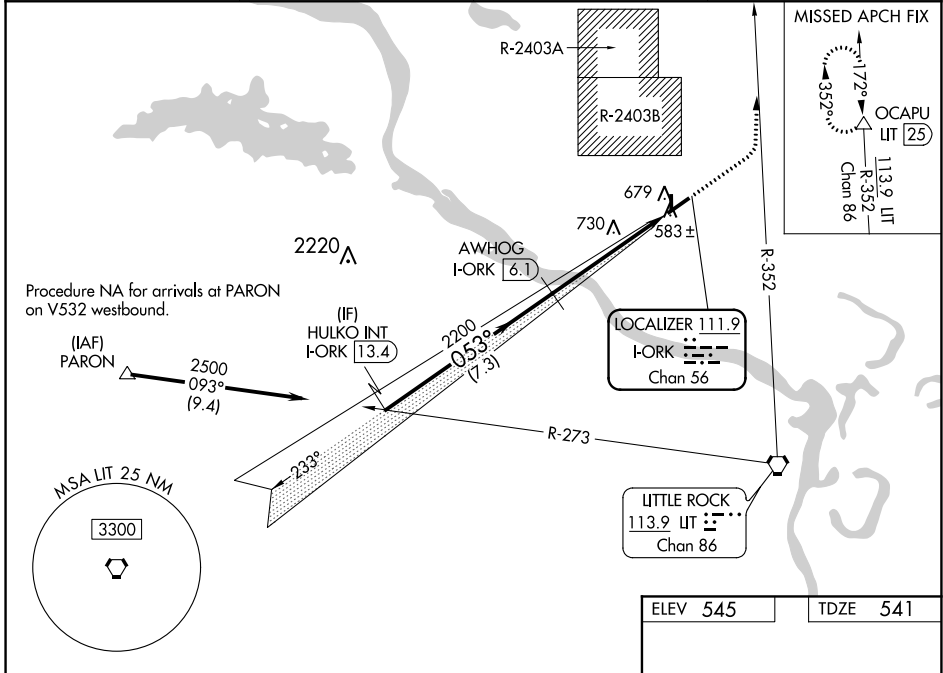

LOC/DME I-ORK 111.9 Chan 56	APP CRS 053°	Rwy Idg 5002 TDZE 541 Apt Elev 545
---	------------------------	---

LOC RWY 5

NORTH LITTLE ROCK MUNI (ORK)

From PARON: RNAV 1-GPS required.
DME and RADAR required.

⚠ Circling NA for Cats B and C north of Rwy 5-23 when R-2403B active.

MISSED APPROACH: Climb to 1700 then climbing left turn to 4000 on heading 360° and LIT VORTAC R-352 to OCAPU/LIT 25 DME and hold.

AWOS-3PT 123.775	LITTLE ROCK APP CON 119.5 306.2	CLNC DEL 121.6	UNICOM 123.075 (CTAF) 0
----------------------------	---	--------------------------	-----------------------------------

MISSED APPROACH: Climbing left turn to 3300 direct JENAN and hold.

AWOS-3PT 123.775	LITTLE ROCK APP CON 119.5 306.2	CLNC DEL 121.6	UNICOM 123.075 (CTAF) 0
----------------------------	---	--------------------------	--

RNAV (GPS) RWY 5

NORTH LITTLE ROCK MUNI (ORK)

RNP APCH.		MISSED APPROACH: Climb to 2000 direct SICOD and on track 076° to BRAUM and hold.	
<p>⚠ Circling NA for Cats B and C north of Rwy 5-23 when restricted area R-2403B in use. For uncompensated Baro-VNAV systems, LNAV/VNAV NA below -16°C or above 54°C.</p>			