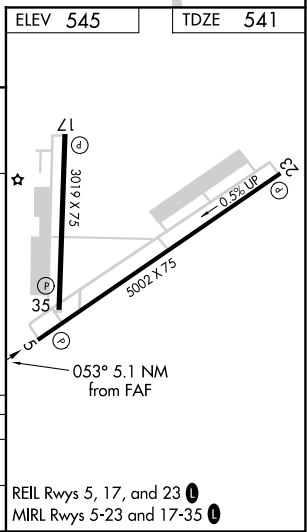

⚠ Circling NA for Cats B and C north of Rwy 5-23 when R-2403B active.

MISSED APPROACH: Climb to 1700 then climbing left turn to 4000 on heading 360° and LIT VORTAC R-352 to OCAPU/LIT 25 DME and hold.

AWOS-3PT 123.775	LITTLE ROCK APP CON 119.5 306.2	CLNC DEL 121.6	UNICOM 123.075 (CTAF) 0
----------------------------	---	--------------------------	-----------------------------------