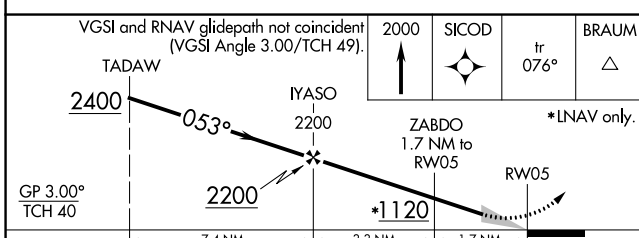

CATEGORY	A	B	C	D
LPV DA	854-⁷/₈	313 (400-⁷/₈)		NA
LNAV/VNAV DA	986-¹³/₈	445 (500-¹³/₈)		NA
LNAV MDA	1000-1	459 (500-1)	1000-¹³/₈ 459 (500-¹³/₈)	NA
C CIRCLING	1060-1	515 (600-1)	1080-¹/₂ 535 (600-¹/₂)	NA