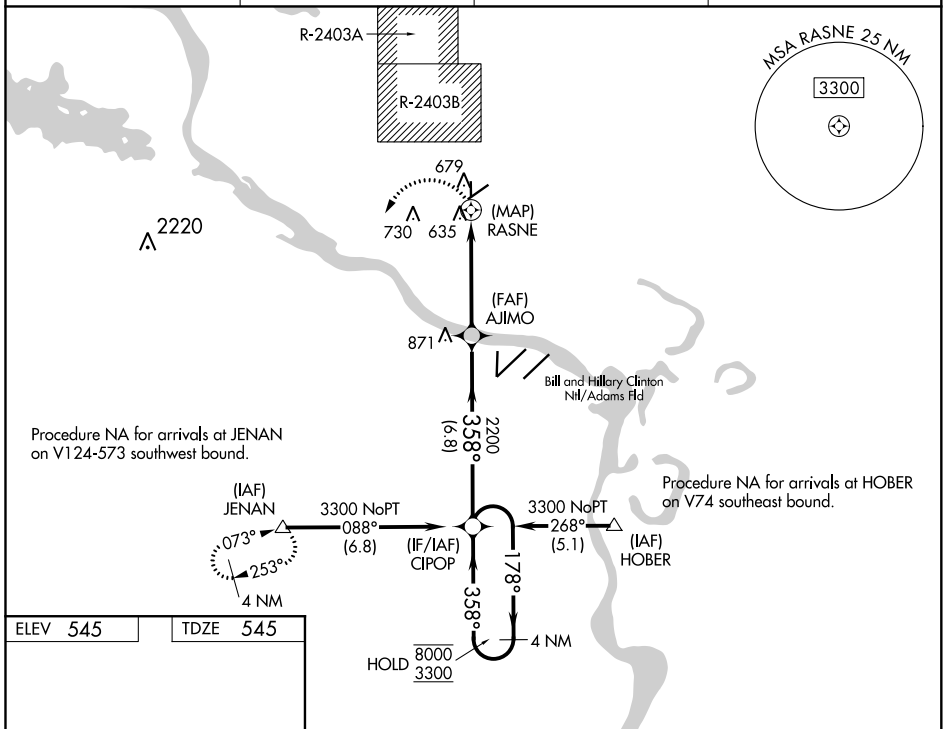

RNAV (GPS) RWY 35

NORTH LITTLE ROCK MUNI (OR.K)

RNP APCH.

▼ Circling NA for Cats B and C north of Rwy 5-23 when R-2403B is active.
 ▲ Rwy 35 helicopter visibility reduction below 3/4 SM NA.
 Procedure NA when restricted area R-2403B is in use.

MISSED APPROACH: Climbing left turn to 3300 direct JENAN and hold.

AWOS-3PT 123.775	LITTLE ROCK APP CON 119.5 306.2	CLNC DEL 121.6	UNICOM 123.075 (CTAF) 0
----------------------------	---	--------------------------	--

RNAV (GPS) RWY 5

NORTH LITTLE ROCK MUNI (ORK)

RNP APCH.		MISSED APPROACH: Climb to 2000 direct SICOD and on track 076° to BRAUM and hold.	
<p>⚠ Circling NA for Cats B and C north of Rwy 5-23 when restricted area R-2403B in use. For uncompensated Baro-VNAV systems, LNAV/VNAV NA below -16°C or above 54°C.</p>			