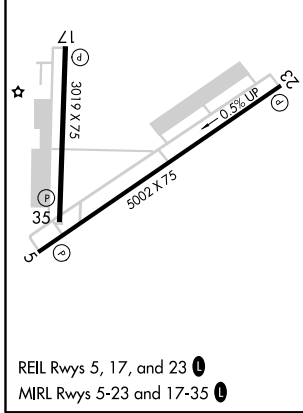

RNAV (GPS) RWY 35

NORTH LITTLE ROCK MUNI (OR.K)

RNP APCH.

▼ Circling NA for Cats B and C north of Rwy 5-23 when R-2403B is active.
 ▲ Rwy 35 helicopter visibility reduction below 3/4 SM NA.
 Procedure NA when restricted area R-2403B is in use.

MISSED APPROACH: Climbing left turn to 3300 direct JENAN and hold.

AWOS-3PT 123.775	LITTLE ROCK APP CON 119.5 306.2	CLNC DEL 121.6	UNICOM 123.075 (CTAF) 0
----------------------------	---	--------------------------	--