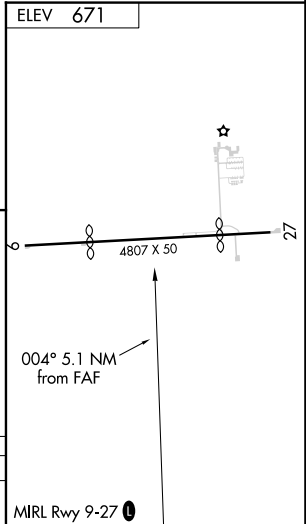

CATEGORY	A	B	C	D
CIRCLING	1180-1 509 (600-1)		1180-1½ 509 (600-1½)	NA