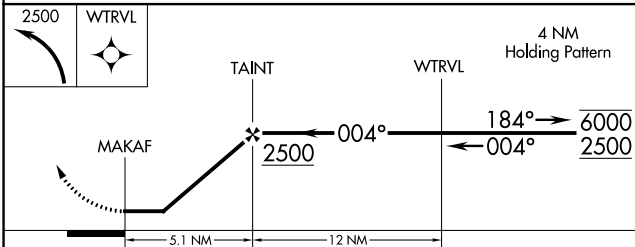

CATEGORY	A	B	C	D
CIRCLING	1180-1 509 (600-1)		1180-1½ 509 (600-1½)	NA