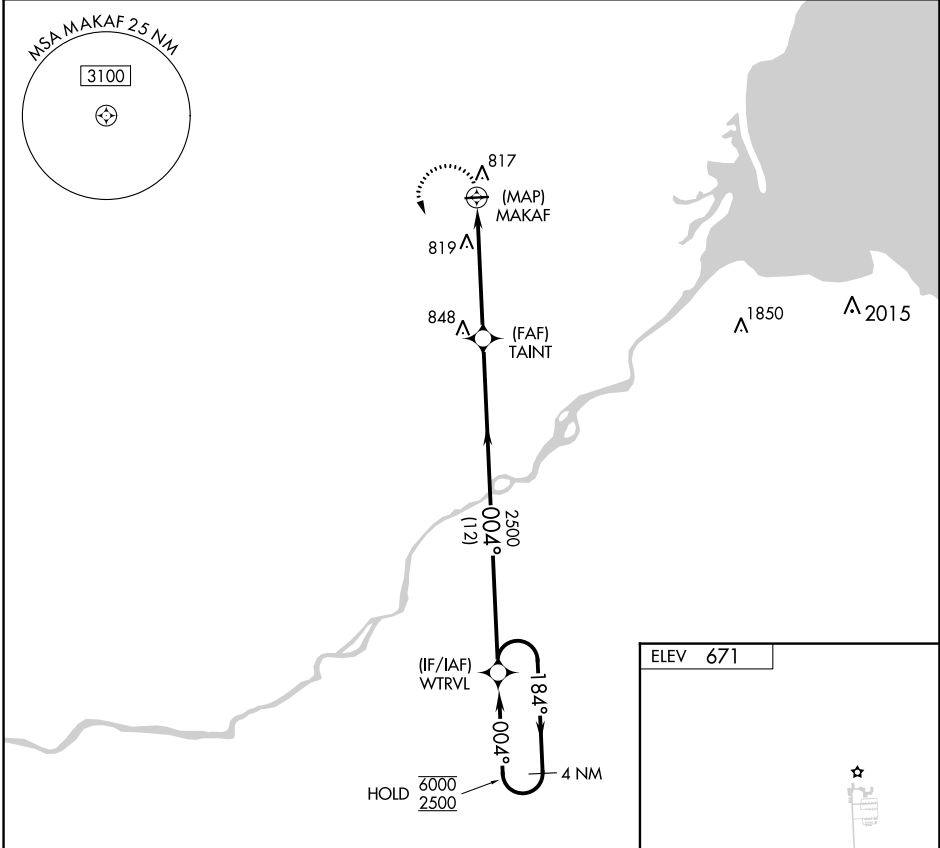

APP CRS	Rwy Idg	N/A
004°	TDZE	N/A
	Apt Elev	671

RNAV (GPS)-A

TOLEDO SUBURBAN (DUH)

RNP APCH.
 Procedure NA at night.

MISSED APPROACH: Climbing left turn to 2500 direct WTRVL and hold.

AWOS-3
119.175

TOLEDO APP CON
126.1 317.55

UNICOM
122.7 (CTAF) 0

EC-1, 22 FEB 2024 to 21 MAR 2024

EC-1, 22 FEB 2024 to 21 MAR 2024

CATEGORY	A	B	C	D
CIRCLING	1180-1 509 (600-1)		1180-1½ 509 (600-1½)	NA