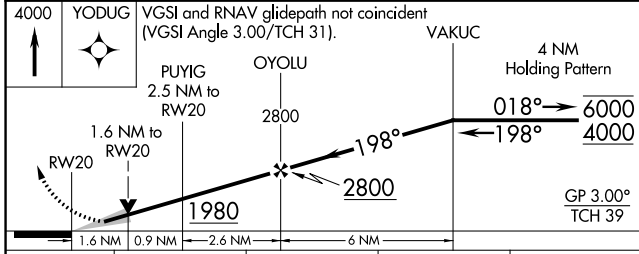

WAAS CH 82528 W20A	APP CRS 198°	Rwy Idg TDZE Apt Elev	5000 1151 1165

RNAV (GPS) RWY 20

ATLANTIC MUNI (AIO)

RNP APCH - GPS.	MISSED APPROACH: Climb to 4000 direct YODUG and hold, continue climb-in-hold to 4000.
⚠ Circling Rwy 12, 30 NA at night. For uncompensated Baro-VNAV systems, LNAV/VNAV NA below -17°C or above 54°C.	

AWOS-3 127.825	MINNEAPOLIS CENTER 119.6 290.4	UNICOM 122.7 (CTAF)

CATEGORY	A	B	C	D
LPV DA	1447-1 296 (300-1)			NA
LNAV/VNAV DA	1733-1¾ 582 (600-1¾)			NA
LNAV MDA	1680-1	529 (600-1)	1680-1½ 529 (600-1½)	NA
CIRCLING	1760-1 595 (600-1)	1920-1 755 (800-1)	1920-2¼ 755 (800-2¼)	NA

NC-3, 22 FEB 2024 to 21 MAR 2024

NC-3, 22 FEB 2024 to 21 MAR 2024