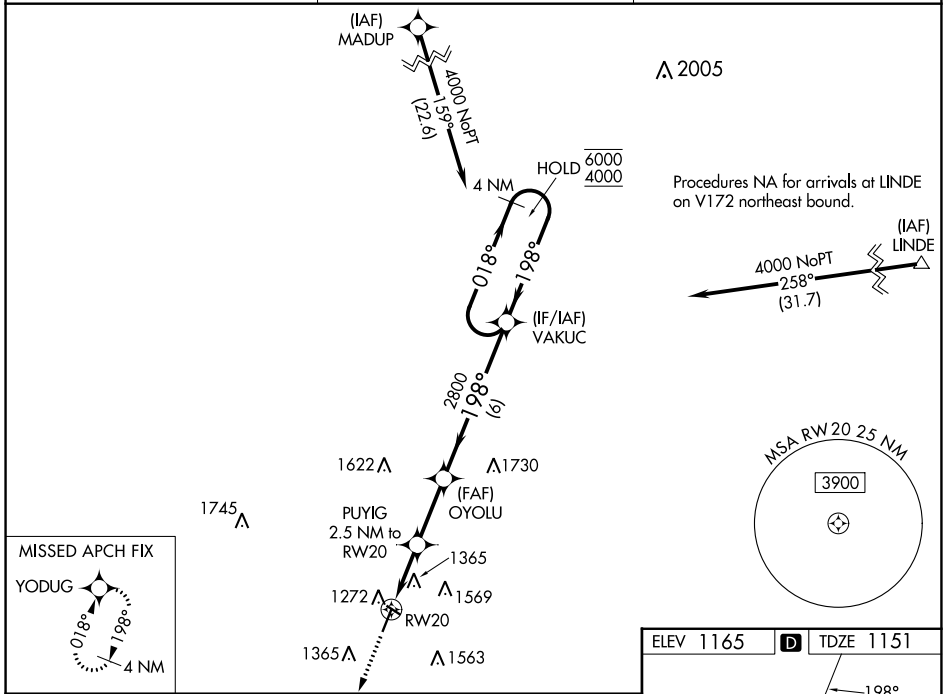

WAAS CH 82528 W20A	APP CRS 198°	Rwy Idg TDZE Apt Elev	5000 1151 1165

RNAV (GPS) RWY 20

ATLANTIC MUNI (AIO)

RNP APCH - GPS.	MISSED APPROACH: Climb to 4000 direct YODUG and hold, continue climb-in-hold to 4000.
⚠ Circling Rwy 12, 30 NA at night. For uncompensated Baro-VNAV systems, LNAV/VNAV NA below -17°C or above 54°C.	

AWOS-3 127.825	MINNEAPOLIS CENTER 119.6 290.4	UNICOM 122.7 (CTAF)

CATEGORY	A	B	C	D
LPV DA	1447-1 296 (300-1)			NA
LNAV/VNAV DA	1733-1¾ 582 (600-1¾)			NA
LNAV MDA	1680-1	529 (600-1)	1680-1½ 529 (600-1½)	NA
CIRCLING	1760-1 595 (600-1)	1920-1 755 (800-1)	1920-2¼ 755 (800-2¼)	NA

NC-3, 22 FEB 2024 to 21 MAR 2024

NC-3, 22 FEB 2024 to 21 MAR 2024