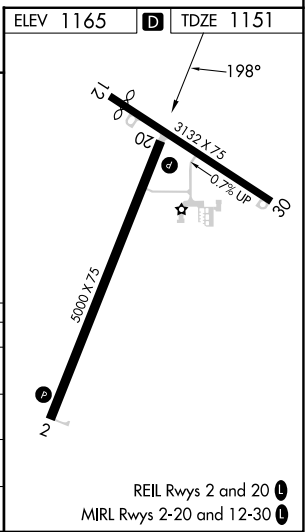

WAAS CH 82528 W20A	APP CRS 198°	Rwy Idg TDZE Apt Elev	5000 1151 1165

RNAV (GPS) RWY 20

ATLANTIC MUNI (AIO)

RNP APCH - GPS.	MISSED APPROACH: Climb to 4000 direct YODUG and hold, continue climb-in-hold to 4000.
⚠ Circling Rwy 12, 30 NA at night. For uncompensated Baro-VNAV systems, LNAV/VNAV NA below -17°C or above 54°C.	

AWOS-3 127.825	MINNEAPOLIS CENTER 119.6 290.4	UNICOM 122.7 (CTAF)

CATEGORY	A	B	C	D
LPV DA	1447-1 296 (300-1)			NA
LNAV/VNAV DA	1733-1¾ 582 (600-1¾)			NA
LNAV MDA	1680-1	529 (600-1)	1680-1½ 529 (600-1½)	NA
CIRCLING	1760-1 595 (600-1)	1920-1 755 (800-1)	1920-2¼ 755 (800-2¼)	NA

NC-3, 22 FEB 2024 to 21 MAR 2024

NC-3, 22 FEB 2024 to 21 MAR 2024