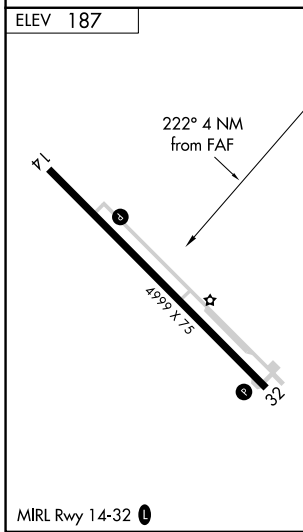

2300	AYS R-222	AYS	SHERS AYS (7)	2300
hdg 071°				Procedure Turn NA
MAGYI AYS (17)	4 NM	ARIAL AYS (13)	6 NM	
1700				
222°				
CATEGORY	A	B	C	D
☒ CIRCLING	680-1 493 (500-1)	740-1 553 (600-1)	940-2¼ 753 (800-2¼)	940-2½ 753 (800-2½)