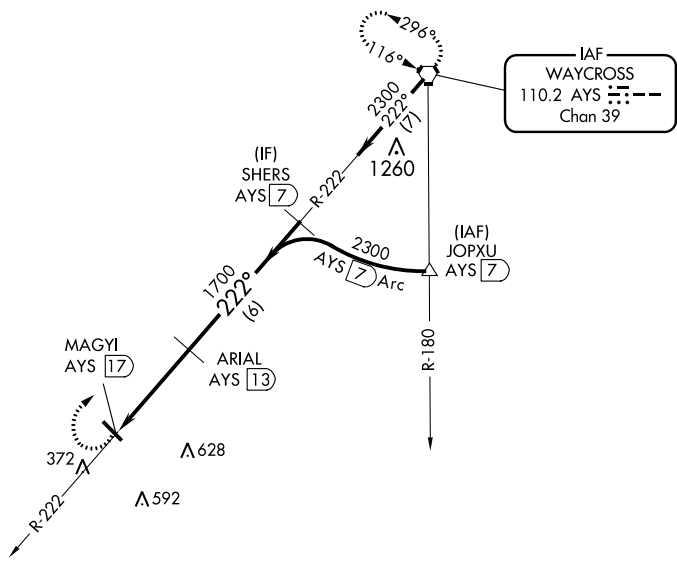

VORTAC AYS <b>110.2</b> Chan <b>39</b>	APP CRS <b>222°</b>	Rwy Idg TDZE Apt Elev <b>187</b>	<b>N/A</b> <b>N/A</b> <b>187</b>
--	------------------------	---	--

# VOR/DME-A

HOMERVILLE (HOE)

**⚠** When local altimeter setting not received, use Waycross altimeter setting and increase all MDA 60 feet, and Circling Cat C/D visibility ¼ mile.

MISSED APPROACH: Climbing right turn to 2300 on heading 071° and AYS VORTAC R-222 to AYS VORTAC and hold.

AWOS-3 <b>118.725</b>	VALDOSTA APP CON★ <b>126.6 285.6</b>	CTAF <b>122.9 0</b>
--------------------------	---	------------------------

SE-4, 22 FEB 2024 to 21 MAR 2024

SE-4, 22 FEB 2024 to 21 MAR 2024

2300	AYS R-222	AYS	SHERS AYS (7)	2300
hdg 071°				Procedure Turn NA
MAGYI AYS (17)	4 NM	ARIAL AYS (13)	6 NM	
1700				
222°				
CATEGORY	A	B	C	D
<input checked="" type="checkbox"/> CIRCLING	680-1 493 (500-1)	740-1 553 (600-1)	940-2¼ 753 (800-2¼)	940-2½ 753 (800-2½)