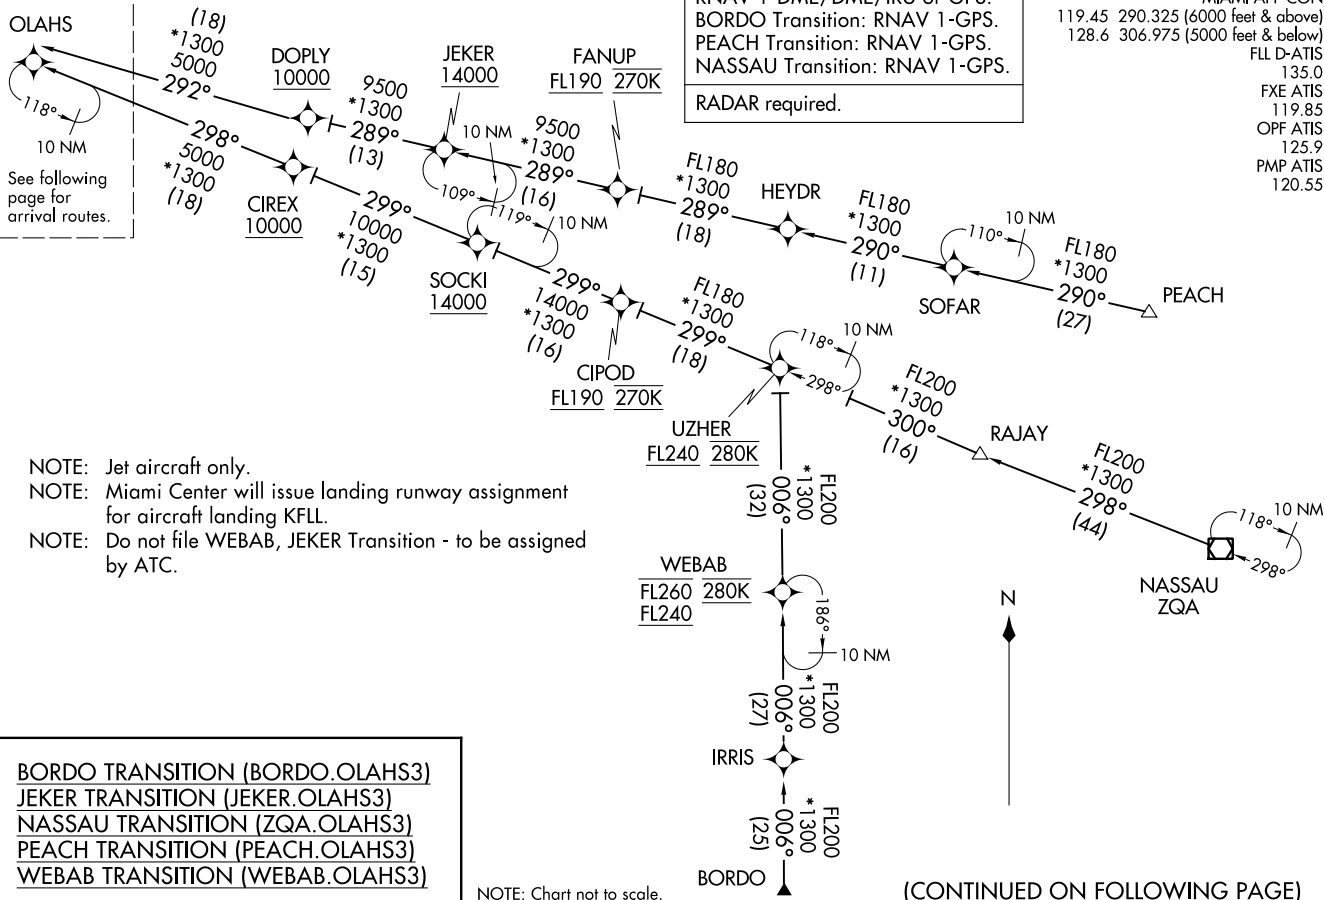

OLAHS THREE ARRIVAL (RNAV) (OLAHS.OLAHS3) 03NOV22

OLAHS THREE ARRIVAL (RNAV) Transition Routes

FORT LAUDERDALE, FLORIDA

OLAHS THREE ARRIVAL (RNAV) 22207

AL-7/44 (FAA)

FORT LAUDERDALE, FLORIDA

(CONTINUED ON FOLLOWING PAGE)

RNAV 1-DME/DME/IRU or GPS.
RADAR required.

(OLAH3.OLAH33) 03NOV22

(OLAH3.OLAH33) 22307

AL-7/44 (FAA)

Arrival Routes

Arrival Routes

MIAMI APP CON
119.45 290.325 (6000 feet & above)
128.6 306.975 (5000 feet & below)
FLL D-ATIS
135.0
FXE ATIS
119.85
OPF ATIS
125.9
PMP ATIS
120.55

NOTE: Jet aircraft only.
NOTE: Miami Center will issue landing runway assignment for aircraft landing KFFL.

NOTE: Chart not to scale.

(NARRATIVE ON FOLLOWING PAGE)

Arrival Routes

FORT LAUDERDALE, FLORIDA