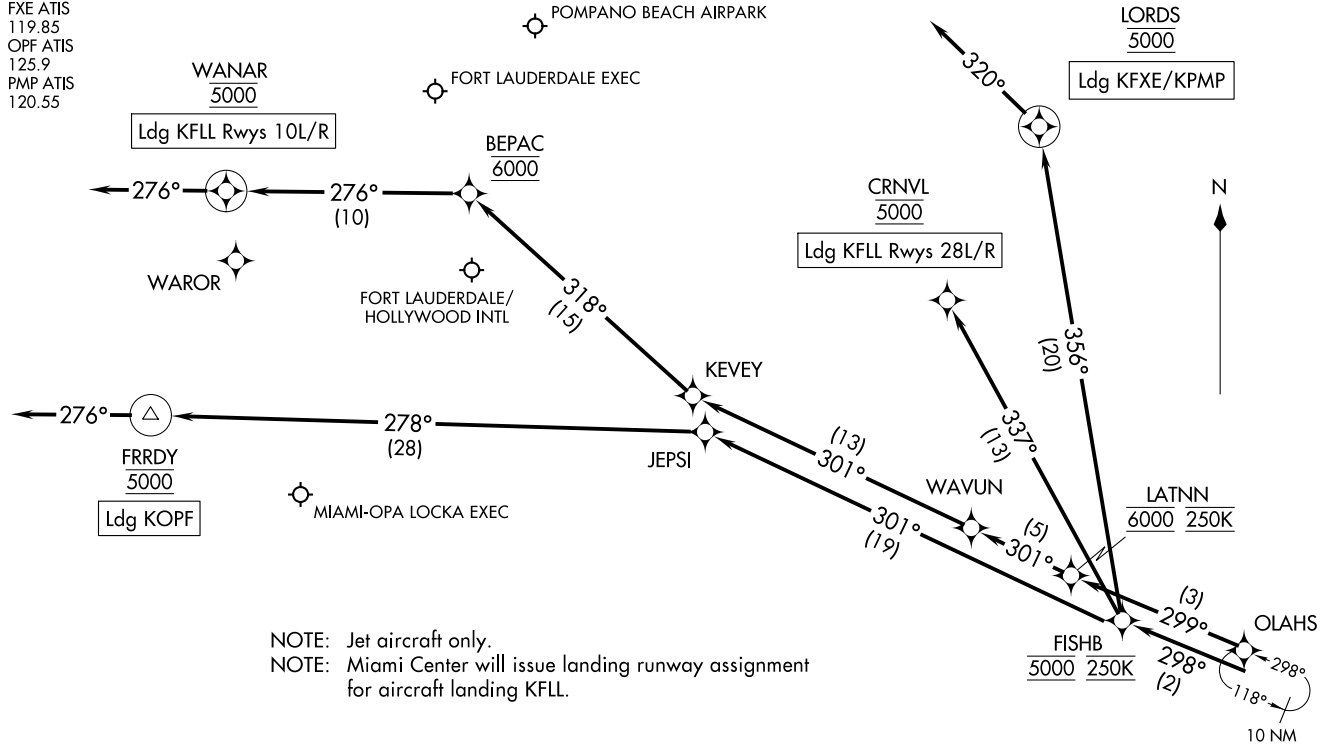

OLAHS THREE ARRIVAL (RNAV) (OLAHS.OLAHS3) 03NOV22

OLAHS THREE ARRIVAL (RNAV) Transition Routes

FORT LAUDERDALE, FLORIDA

OLAHS THREE ARRIVAL (RNAV) 22207

AL-7/44 (FAA)

FORT LAUDERDALE, FLORIDA

(CONTINUED ON FOLLOWING PAGE)

RNAV 1-DME/DME/IRU or GPS.
RADAR required.

(OLAH3.OLAH33) 03NOV22

(OLAH3.OLAH33) 22307

AL-7/44 (FAA)

Arrival Routes

Arrival Routes

MIAMI APP CON
119.45 290.325 (6000 feet & above)
128.6 306.975 (5000 feet & below)
FLL D-ATIS
135.0
FXE ATIS
119.85
OPF ATIS
125.9
PMP ATIS
120.55

NOTE: Jet aircraft only.
NOTE: Miami Center will issue landing runway assignment for aircraft landing KFFL.

NOTE: Chart not to scale.

(NARRATIVE ON FOLLOWING PAGE)

Arrival Routes

FORT LAUDERDALE, FLORIDA