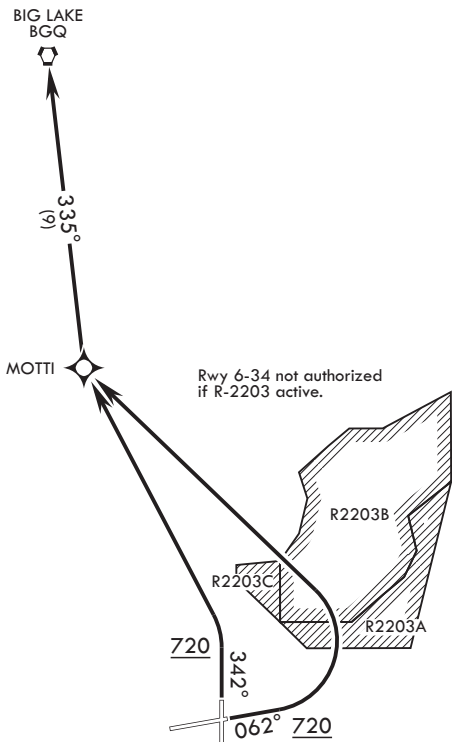

ELMENDORF THREE DEPARTURE (RNAV) (MOTTI3.BGQ)

ANCHORAGE, ALASKA

ATIS * 124.3 273.5
 CLNC DEL 128.8 306.925
 GND CON 121.8 275.8
 TOWER 127.2 352.05
 ANCHORAGE APP CON/DEP CON
 118.6 290.5

RNAV1 - GPS
RADAR required for non-GPS equipped aircraft.

AK, 25 JAN 2024 to 21 MAR 2024

AK, 25 JAN 2024 to 21 MAR 2024

DEPARTURE ROUTE DESCRIPTION

TAKEOFF RWY 6: Climb heading 062° to 720, then turn left direct MOTTI, thence via 335° track to BGQ VORTAC at assigned altitude.

TAKEOFF RWY 34: Climb heading 342° to 720, then turn left direct MOTTI, thence via 335° track to BGQ VORTAC at assigned altitude.

ELMENDORF THREE DEPARTURE (RNAV) (MOTTI3.BGQ)

ANCHORAGE, ALASKA
ELMENDORF AFB (PAED)