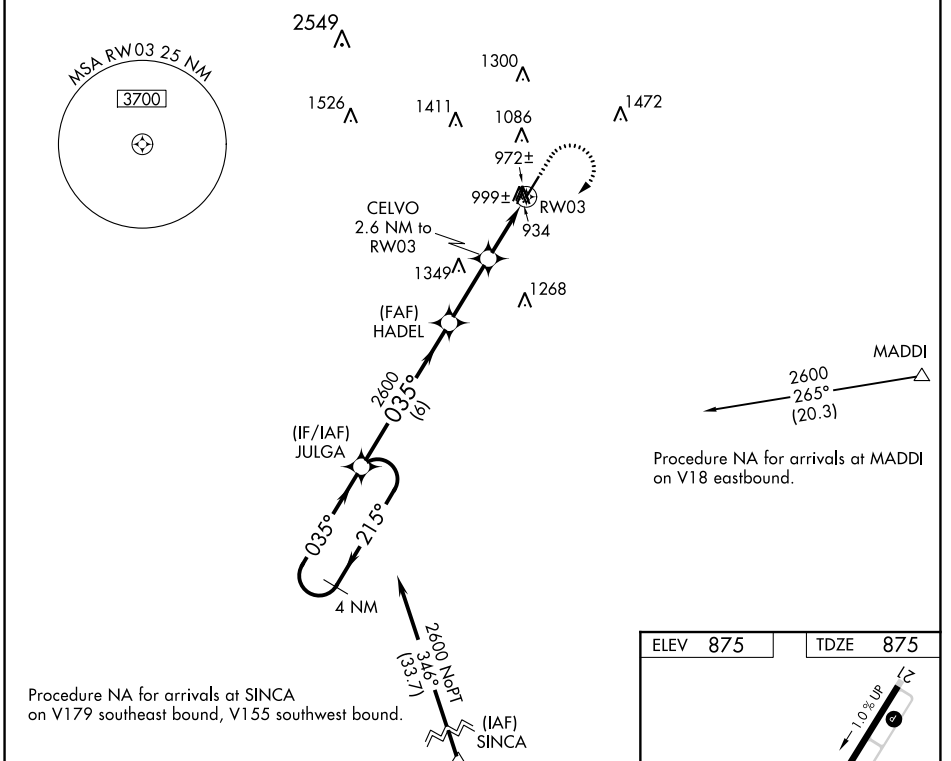

WAAS CH <b>93523</b> <b>W03A</b>	APP CRS <b>035°</b>	Rwy Idg TDZE <b>875</b> Apt Elev <b>875</b>
--	------------------------	---

# RNAV (GPS) RWY 3

CY NUNNALLY MEMORIAL (D73)

RNP APCH.		MISSED APPROACH: Climb to 1300 then climbing right turn to 2600 direct JULGA and hold.
AWOS-3PT <b>120.825</b>	ATLANTA APP CON <b>126.975 239.275</b>	CTAF <b>122.9</b>

CATEGORY	A	B	C	D
LP MDA	1240-1 365 (400-1)			NA
LNVA MDA	1260-1	385 (400-1)	1260-1½ 385 (400-1½)	NA
CIRCLING	1460-1	585 (600-1)	1580-2 705 (800-2)	NA

SE-4, 22 APR 2021 to 20 MAY 2021

SE-4, 22 APR 2021 to 20 MAY 2021