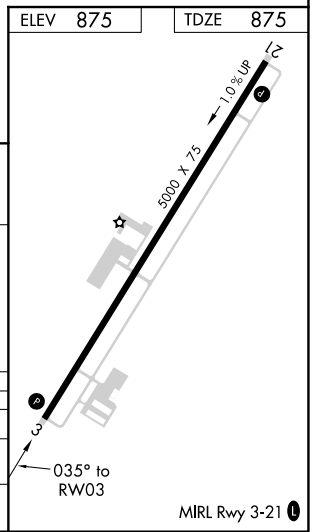

WAAS CH <b>93523</b> <b>W03A</b>	APP CRS <b>035°</b>	Rwy Idg TDZE <b>875</b> Apt Elev <b>875</b>
--	------------------------	---

# RNAV (GPS) RWY 3

CY NUNNALLY MEMORIAL (D73)

RNP APCH.		MISSED APPROACH: Climb to 1300 then climbing right turn to 2600 direct JULGA and hold.
AWOS-3PT <b>120.825</b>	ATLANTA APP CON <b>126.975 239.275</b>	CTAF <b>122.9</b>