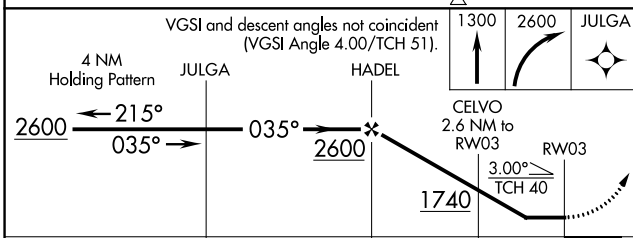

WAAS CH <b>93523</b> <b>W03A</b>	APP CRS <b>035°</b>	Rwy Idg TDZE <b>875</b> Apt Elev <b>875</b>
--	------------------------	---

# RNAV (GPS) RWY 3

CY NUNNALLY MEMORIAL (D73)

RNP APCH.		MISSED APPROACH: Climb to 1300 then climbing right turn to 2600 direct JULGA and hold.
AWOS-3PT <b>120.825</b>	ATLANTA APP CON <b>126.975 239.275</b>	CTAF <b>122.9</b>