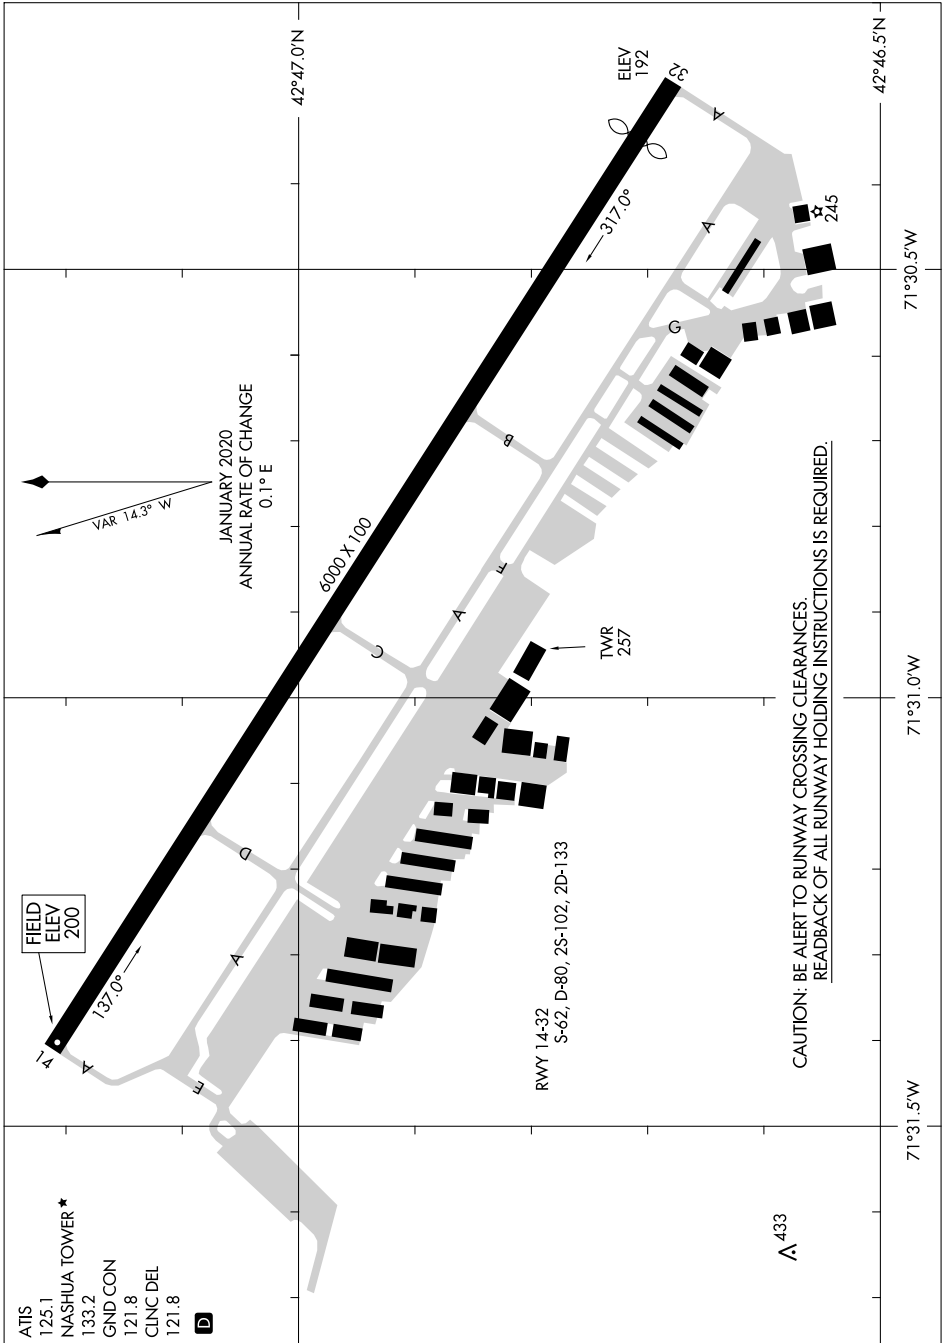

22139

# AIRPORT DIAGRAM

AL-5036 (FAA)

BOIRE FLD (ASH)  
NASHUA, NEW HAMPSHIRE

NE-1, 22 FEB 2024 to 21 MAR 2024

NE-1, 22 FEB 2024 to 21 MAR 2024

# AIRPORT DIAGRAM

22139

NASHUA, NEW HAMPSHIRE  
BOIRE FLD (ASH)