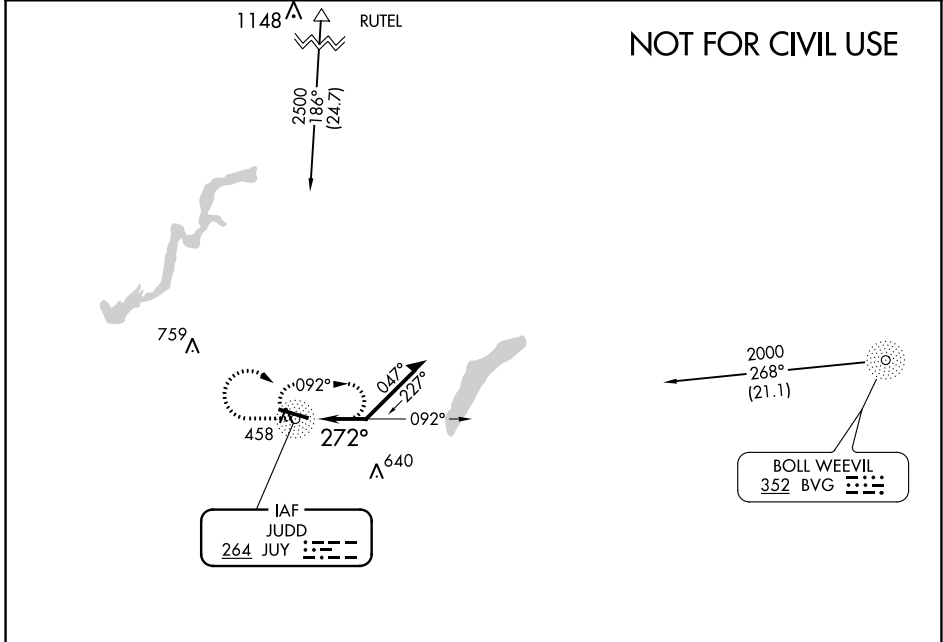

NDB	JUY	Rwy Idg	6000
264	APP CRS	TDZE	308
	272°	Apt Elev	310

COPTER NDB RWY 29

SOUTH ALABAMA RGNL AT BILL BENTON FLD (79J)

⚠ When local altimeter setting not received, use Cairns AAF (Fort Novosel) altimeter setting and increase all MDA 100 feet.

MISSED APPROACH: Climb to 1200 then climbing right turn to 2000 direct JUY NDB and hold.

ASOS 134.875	CAIRNS APP CON ★ 133.45 239.275	UNICOM 122.8 (CTAF) 0
------------------------	---	---------------------------------

ELEV	310	TDZE	308
------	-----	------	-----

SE-4, 22 FEB 2024 to 21 MAR 2024

SE-4, 22 FEB 2024 to 21 MAR 2024