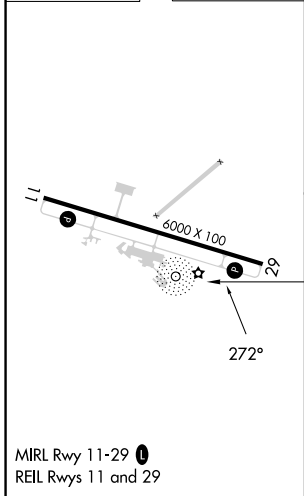

SE-4, 22 FEB 2024 to 21 MAR 2024

SE-4, 22 FEB 2024 to 21 MAR 2024