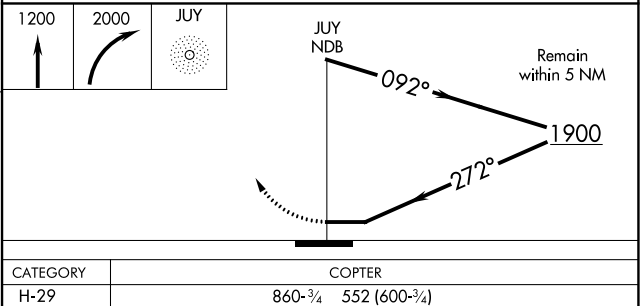

SE-4, 22 FEB 2024 to 21 MAR 2024

SE-4, 22 FEB 2024 to 21 MAR 2024