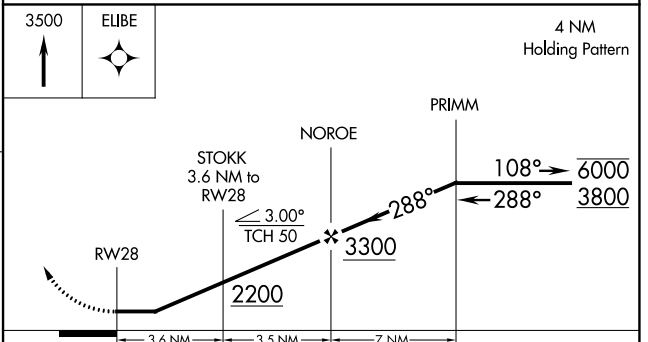

APP CRS 288°	Rwy Idg TDZE Apt Elev	N/A N/A 1039
------------------------	-----------------------------	---

RNAV (GPS)-B

SKANEATELES AERO DROME (6B9)

RNP APCH - GPS.	MISSED APPROACH: Climb to 3500 direct ELIBE and hold.
<p>▼ Circling NA to Rwys 4 and 22. Circling to Rwy 28 NA at night.</p> <p>▲ Rwy 28 helicopter visibility reduction below 1 SM NA.</p>	

AWOS-3P 120.125	SYRACUSE APP CON 126.125 269.125	UNICOM 122.8 (CTAF) 0
---------------------------	--	--

CATEGORY	A	B	C	D
C CIRCLING	1720-1	681 (700-1)	1780-2¼ 741 (800-2¼)	NA

NE-2, 22 FEB 2024 to 21 MAR 2024