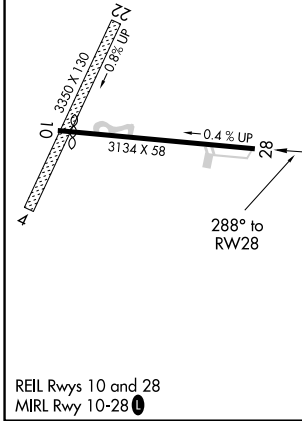

APP CRS 288°	Rwy Idg TDZE Apt Elev	N/A N/A 1039

RNAV (GPS)-B

SKANEATELES AERO DROME (6B9)

RNP APCH - GPS.	MISSED APPROACH: Climb to 3500 direct ELIBE and hold.
▼ Circling NA to Rwys 4 and 22. Circling to Rwy 28 NA at night. ▲ Rwy 28 helicopter visibility reduction below 1 SM NA.	

AWOS-3P 120.125	SYRACUSE APP CON 126.125 269.125	UNICOM 122.8 (CTAF) 0

CATEGORY	A	B	C	D
C CIRCLING	1720-1	681 (700-1)	1780-2¼ 741 (800-2¼)	NA

NE-2, 22 FEB 2024 to 21 MAR 2024

NE-2, 22 FEB 2024 to 21 MAR 2024