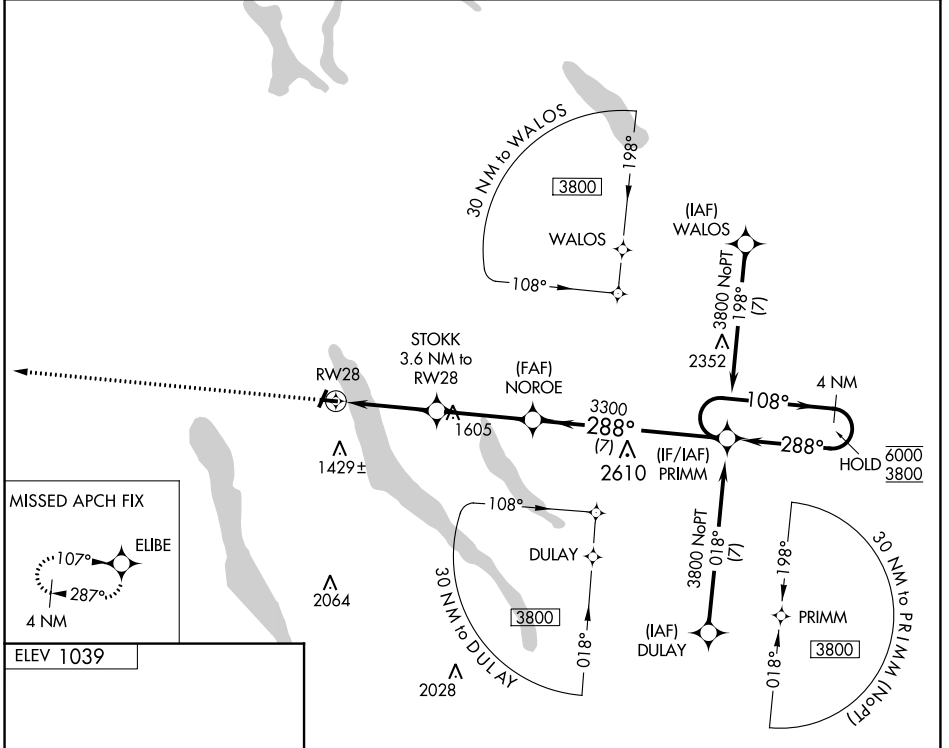

APP CRS 288°	Rwy Idg TDZE Apt Elev	N/A N/A 1039
------------------------	-----------------------------	---

RNAV (GPS)-B

SKANEATELES AERO DROME (6B9)

RNP APCH - GPS.	MISSED APPROACH: Climb to 3500 direct ELIBE and hold.
<p>▼ Circling NA to Rwys 4 and 22. Circling to Rwy 28 NA at night.</p> <p>▲ Rwy 28 helicopter visibility reduction below 1 SM NA.</p>	

AWOS-3P 120.125	SYRACUSE APP CON 126.125 269.125	UNICOM 122.8 (CTAF) 0
---------------------------	--	--

CATEGORY	A	B	C	D
C CIRCLING	1720-1	681 (700-1)	1780-2¼ 741 (800-2¼)	NA

NE-2, 22 FEB 2024 to 21 MAR 2024

NE-2, 22 FEB 2024 to 21 MAR 2024