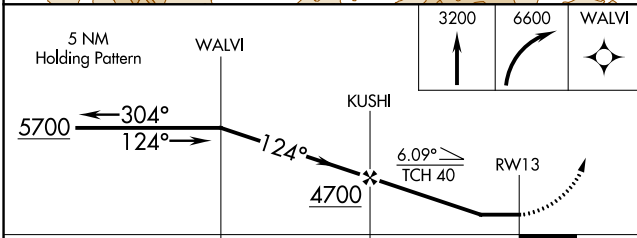

APP CRS 124°	Rwy Idg TDZE Apt Elev N/A N/A 1130
------------------------	--

RNAV (GPS)-A

GRANTS PASS (3S8)

RNP APCH-GPS.
 ▼ NA Circling NA northeast of Rwy 13-31.
 ▲ NA Circling Rwy 13 NA at night.
 Rwy 13 helicopter visibility restriction below 1 SM NA.

MISSED APPROACH: Climb to 3200 then climbing right turn to 6600 direct WALVI and hold, continue climb-in-hold to 6600.

AWOS-3PT 120.0	CASCADE APP CON * 124.3 379.9	UNICOM 122.8 (CTAF) 0
--------------------------	---	---------------------------------

CATEGORY	A	B	C	D
◼ CIRCLING	2920-1¼ 1790 (1800-1¼)	2920-1½ 1790 (1800-1½)		NA

NW-1, 22 FEB 2024 to 21 MAR 2024

NW-1, 22 FEB 2024 to 21 MAR 2024