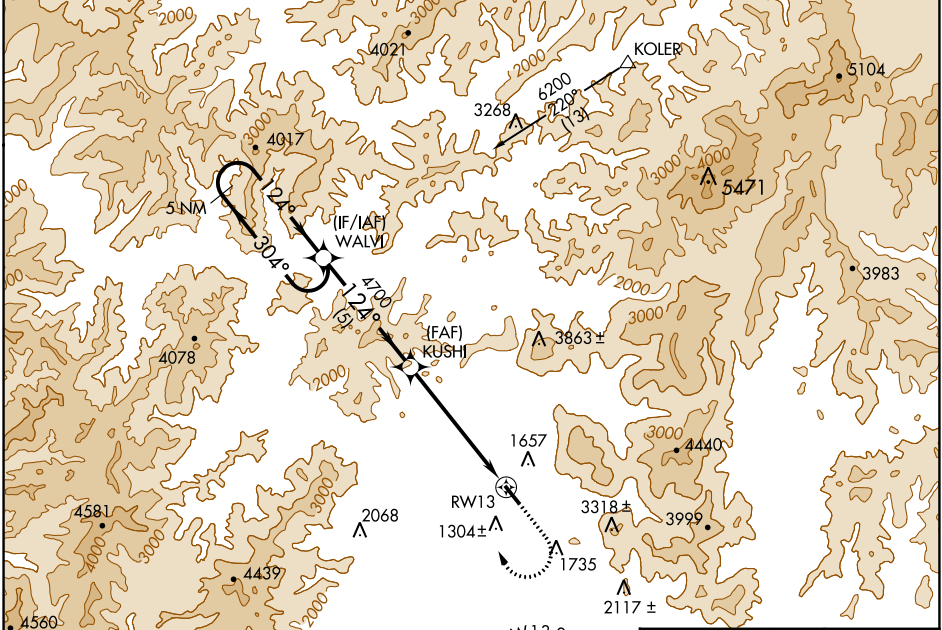

APP CRS 124°	Rwy Idg TDZE Apt Elev N/A N/A 1130
------------------------	--

RNAV (GPS)-A

GRANTS PASS (3S8)

RNP APCH-GPS.
 ▼ NA Circling NA northeast of Rwy 13-31.
 ▲ NA Circling Rwy 13 NA at night.
 Rwy 13 helicopter visibility restriction below 1 SM NA.

MISSED APPROACH: Climb to 3200 then climbing right turn to 6600 direct WALVI and hold, continue climb-in-hold to 6600.

AWOS-3PT 120.0	CASCADE APP CON * 124.3 379.9	UNICOM 122.8 (CTAF) 0
--------------------------	---	---------------------------------

CATEGORY	A	B	C	D
◼ CIRCLING	2920-1¼ 1790 (1800-1¼)	2920-1½ 1790 (1800-1½)		NA

NW-1, 22 FEB 2024 to 21 MAR 2024

NW-1, 22 FEB 2024 to 21 MAR 2024