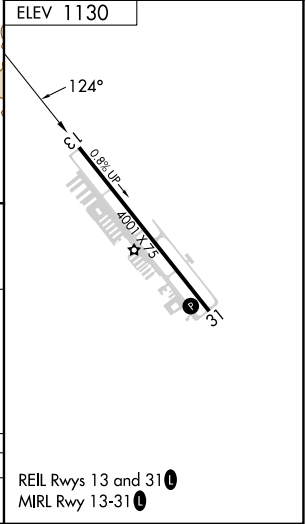

APP CRS 124°	Rwy Idg TDZE Apt Elev N/A N/A 1130
------------------------	--

RNAV (GPS)-A

GRANTS PASS (3S8)

RNP APCH-GPS.
 ▼ NA Circling NA northeast of Rwy 13-31.
 ▲ NA Circling Rwy 13 NA at night.
 Rwy 13 helicopter visibility restriction below 1 SM NA.

MISSED APPROACH: Climb to 3200 then climbing right turn to 6600 direct WALVI and hold, continue climb-in-hold to 6600.

AWOS-3PT 120.0	CASCADE APP CON * 124.3 379.9	UNICOM 122.8 (CTAF) 0
--------------------------	---	---------------------------------

CATEGORY	A	B	C	D
◼ CIRCLING	2920-1¼ 1790 (1800-1¼)	2920-1½ 1790 (1800-1½)		NA

NW-1, 22 FEB 2024 to 21 MAR 2024

NW-1, 22 FEB 2024 to 21 MAR 2024