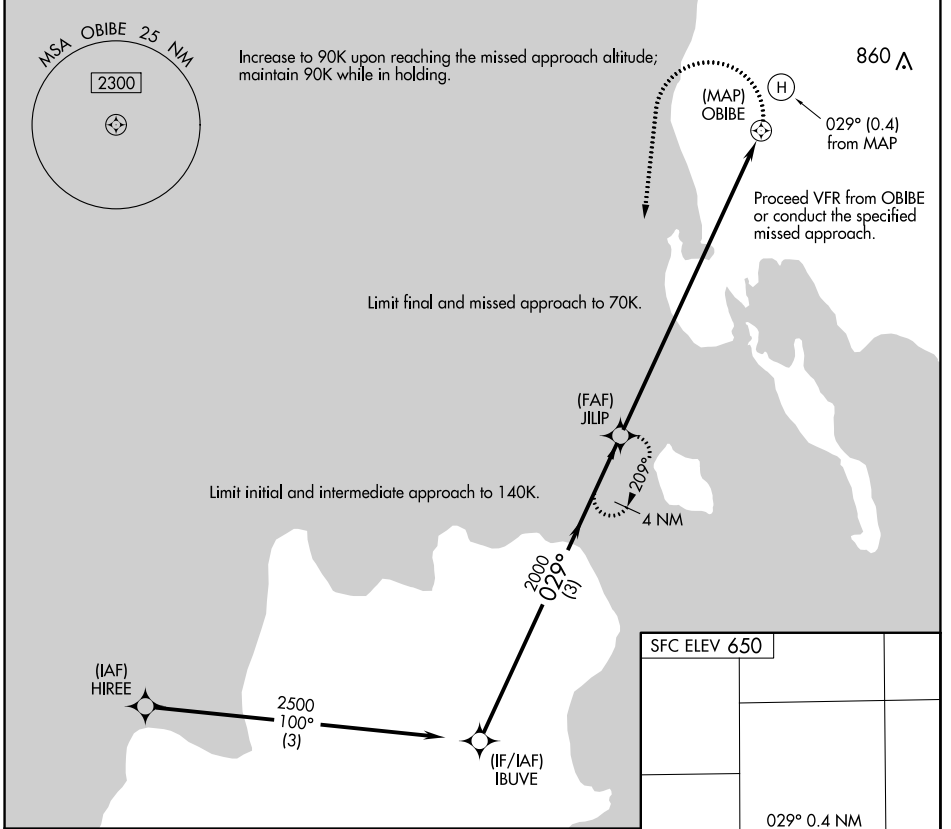

COPTER RNAV (GPS) 029°

WASHINGTON ISLAND (2P2)

APP CRS 029°	Rwy Idg Sfc Elev Apt Elev	N/A 650 653
------------------------	---------------------------------	--

RNP APCH. ▲ NA		MISSED APPROACH: Climbing left turn to 2100 direct JILIP and hold.
AWOS-3PT 118.525	MINNEAPOLIS CENTER 127.65	CTAF 122.9

SFC ELEV 650		
	029° 0.4 NM from MAP	(H)
	(MAP) OBIBE	

EC-3, 22 FEB 2024 to 21 MAR 2024

EC-3, 22 FEB 2024 to 21 MAR 2024