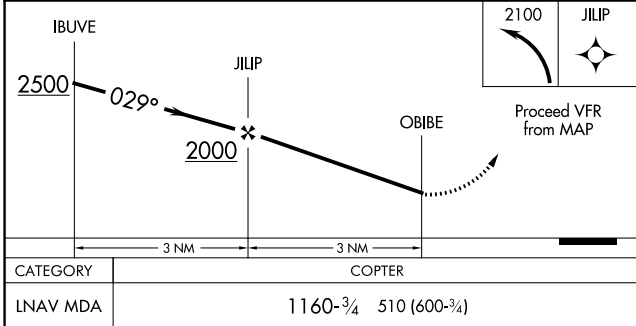

COPTER RNAV (GPS) 029°

WASHINGTON ISLAND (2P2)

APP CRS 029°	Rwy Idg Sfc Elev Apt Elev	N/A 650 653
------------------------	---------------------------------	--

RNP APCH. ▲ NA		MISSED APPROACH: Climbing left turn to 2100 direct JILIP and hold.
AWOS-3PT 118.525	MINNEAPOLIS CENTER 127.65	CTAF 122.9

SFC ELEV 650		
	029° 0.4 NM from MAP	(H)
	(MAP) OBIBE	

EC-3, 22 FEB 2024 to 21 MAR 2024

EC-3, 22 FEB 2024 to 21 MAR 2024